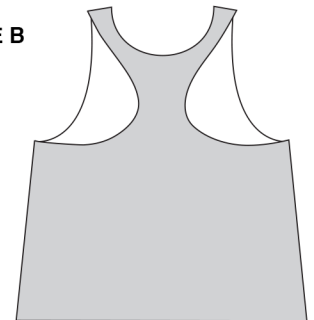

SIDE B

BACK

3.) PANTONE COLORS:

- a. main body _____
- b. accent 1 _____
- c. accent 2 _____
- d. accent 3 _____
- e. accent 4 _____

1. logo colors:
- a. color 1 _____
  - b. color 2 _____
  - c. color 3 _____
  - d. color 4 _____

4.) ART INFO:

1. ☐ I have my own art
   -vector art must be attached
2. ☐ I need art created
   -contact us to discuss

BLACK 6 C	BROWN 731 C	ATHLETIC GOLD 123 C	PINK 210 C	RED 485 C	MAROON 208 C	KELLY GREEN 339 C	TEAL 7710 C	ROYAL 660 C	PURPLE 288 C
DARK GRAY 424 C	MEDIUM BROWN 465 C	MEDIUM GOLD 1205 C	MEDIUM PINK 217 C	MEDIUM RED 486 C	MEDIUM MAROON 1205 C	MEDIUM KELLY GREEN 345 C	MEDIUM TEAL 630 C	MEDIUM ROYAL 659 C	MEDIUM PURPLE 7446 C
MEDIUM GRAY 7 C	LIGHT BROWN 726 C	LIGHT GOLD 7506 C	LIGHT PINK 670 C	LIGHT RED 488 C	LIGHT MAROON 693 C	LIGHT KELLY GREEN 566 C	LIGHT TEAL 7457 C	LIGHT ROYAL 658 C	LIGHT PURPLE 270 C
LIGHT GRAY 4 C	YELLOW 3945 C	ORANGE 158 C	MAGENTA 225 C	CARDINAL 1805 C	LIME GREEN 367 C	FOREST GREEN 349 C	COLUMBIA 292 C	NAVY 655 C	
VEGAS GOLD 7499 C	MEDIUM YELLOW 602 C	MEDIUM ORANGE 7410 C	MEDIUM MAGENTA 211 C	MEDIUM CARDINAL 7606 C	MEDIUM LIME GREEN 7486 C	MEDIUM FOREST GREEN 556 C	MEDIUM COLUMBIA 277 C	MEDIUM NAVY 7667 C	
TEXAS ORANGE 1385 C	LIGHT YELLOW 0131 C	LIGHT ORANGE 475 C	LIGHT MAGENTA 1895 C	LIGHT CARDINAL 7612 C	LIGHT LIME GREEN 7485 C	LIGHT FOREST GREEN 558 C	LIGHT COLUMBIA 657 C	LIGHT NAVY 535 C