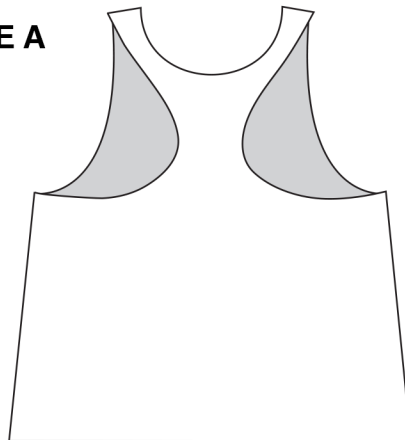

Number: _____
 Exp. Date: _____
 CCV #: _____
 Street #: _____
 Zip Code: _____

2.)

Phone # & email: _____

Style #	Description	Color	Size Scale											UNITS	PRICE
SUB W50282	Sublimated Women's Lacrosse Reversible	See Below	Units BY Size												

Special Instructions: _____

Shipping Method: _____

FRONT

SIDE A

BACK

INSTRUCTIONS:

- 1.) Fill out heading completely
- 2.) Fill out sizes & units desired
- 3.) Choose PANTONE colors
- 4.) Fill out Art Info

FRONT