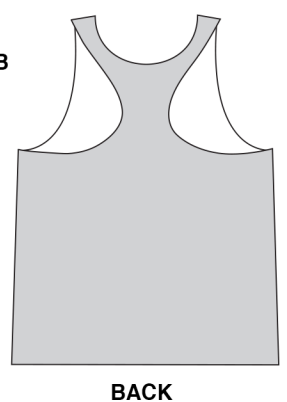

INSTRUCTIONS:

- 1.) Fill out heading completely
- 2.) Fill out sizes & units desired
- 3.) Choose PANTONE colors
- 4.) Fill out Art Info