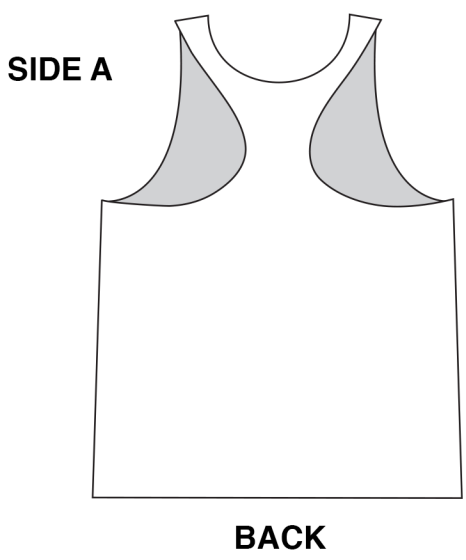

STYLE #: SUB W50255

1.) Date: _____
PO #: _____
Sales #: _____

INTERNAL USE ONLY	
Power-Tek #:	_____
Start Ship:	_____
Cancel:	_____
Terms:	_____

Bill To: _____
_____
_____
_____
_____

Ship To: _____
_____
_____
_____
_____

Credit Card Information

Number: _____
Exp. Date: _____
CCV #: _____
Street #: _____
Zip Code: _____

2.) Phone # & email: _____

Style #	Description	Color	Size Scale										UNITS	PRICE
SUB W50255	Sublimated Women's Basketball Reversible	See Below	Units BY Size											

Special Instructions: _____
Shipping Method: _____