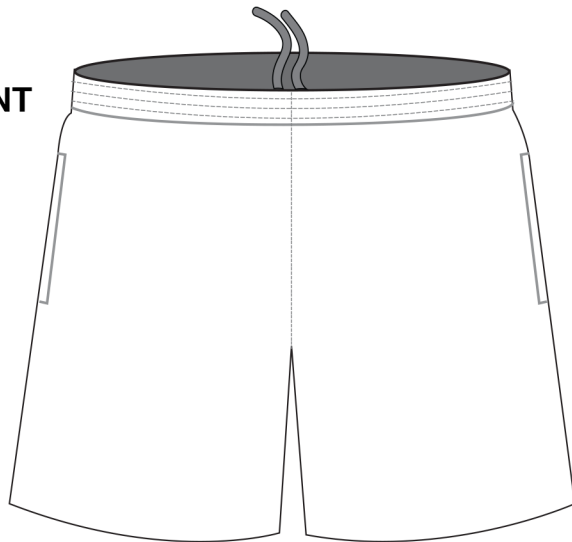

STYLE #: SUB W10232

1.)

Date: _____
PO #: _____
Sales #: _____

INTERNAL USE ONLY	
Power-Tek #:	_____
Start Ship:	_____
Cancel:	_____
Terms:	_____

Bill To: _____ Ship To: _____
_____
_____
_____

Credit Card Information

Number: _____
Exp. Date: _____
CCV #: _____
Street #: _____
Zip Code: _____

2.)

Phone # _____
& email: _____

Style #	Description	Color	Size Scale											UNITS	PRICE
SUB W10232	Sublimated Women's Pocketed Short	See Below	Units BY Size												

Special Instructions: _____

Shipping Method: _____

FRONT