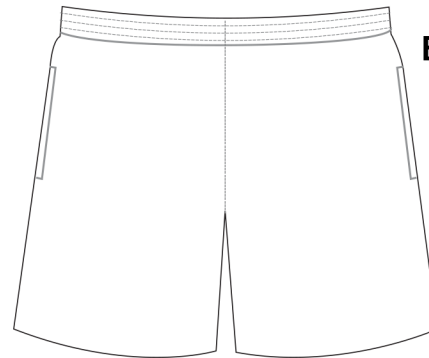

INSTRUCTIONS:

- 1.) Fill out heading completely
- 2.) Fill out sizes & units desired
- 3.) Choose PANTONE colors
- 4.) Fill out Art Info

BACK