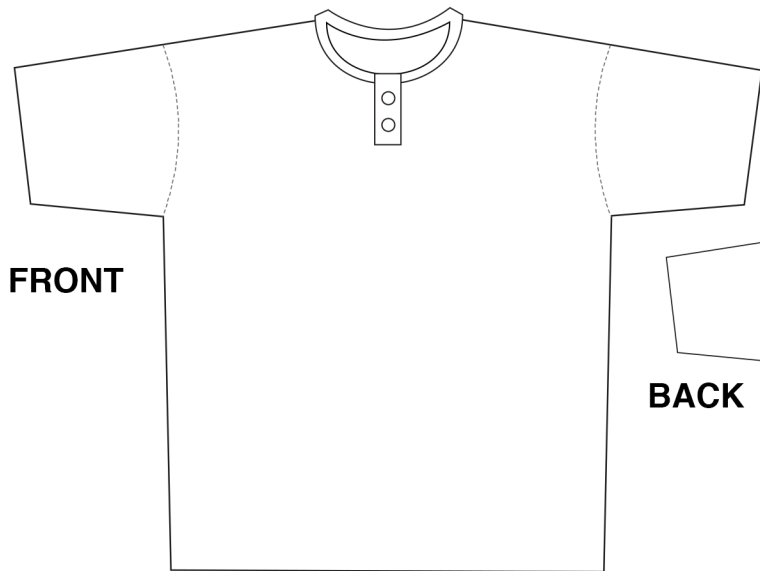

STYLE #: SUB 10146

1.)
Date: _____
PO #: _____
Sales #: _____

INTERNAL USE ONLY	
Power-Tek #:	_____
Start Ship:	_____
Cancel:	_____
Terms:	_____

Bill To: _____
_____
_____
_____

Ship To: _____
_____
_____
_____

Credit Card Information

Number: _____
Exp. Date: _____
CCV #: _____
Street #: _____
Zip Code: _____

2.) Phone # & email: _____

Style #	Description	Color	Size Scale											UNITS	PRICE
SUB 10146	Sublimated Henley Tee	See Below	Units BY Size												

Special Instructions: _____
Shipping Method: _____