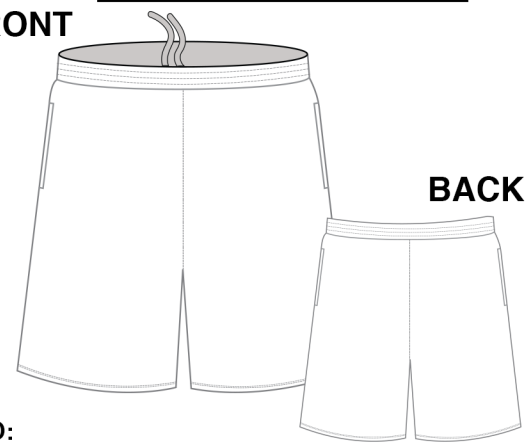

INSTRUCTIONS:
1.) Fill out heading completely
2.) Fill out sizes & units desired
3.) Choose PANTONE colors
4.) Fill out Art Info