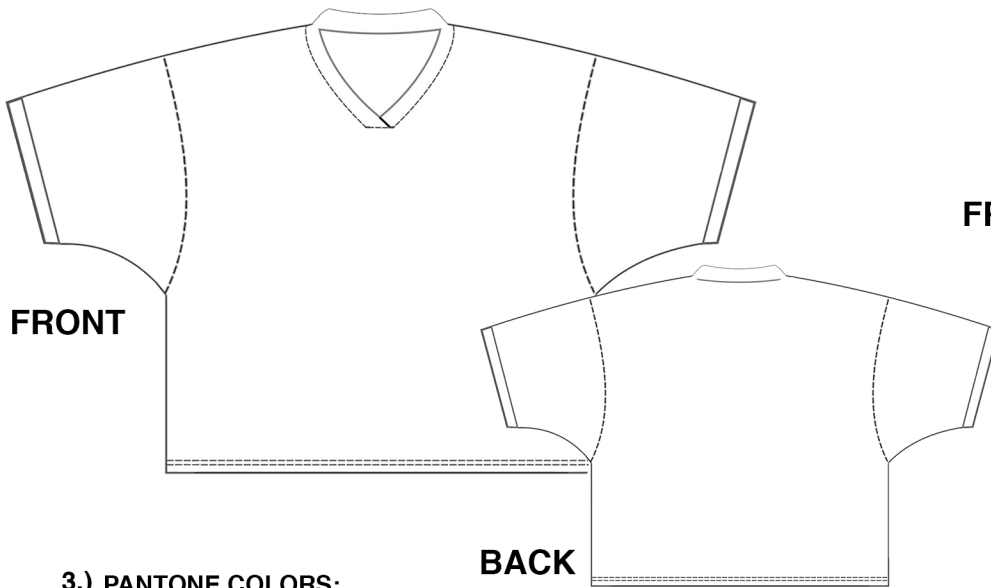

SUBLIMATION ORDER FORM

STYLE #: SUB 10135

1.) Date: _____
 PO #: _____
 Sales #: _____

INTERNAL USE ONLY	
Power-Tek #:	_____
Start Ship:	_____
Cancel:	_____
Terms:	_____

Bill To: _____ Ship To: _____

Credit Card Information
 Number: _____
 Exp. Date: _____
 CCV #: _____
 Street #: _____
 Zip Code: _____

2.) Phone # & email: _____

Style #	Description	Color	Size Scale										UNITS	PRICE
SUB 10135	Sublimated Lacrosse Uniform Set-In Sleeve	See Below	Units BY Size											

Special Instructions: _____
 Shipping Method: _____